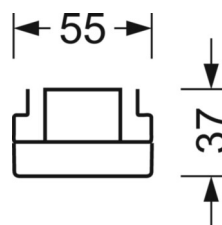

LIGHTING TECHNOLOGY

Placement	LED, Colour rendering/Light colour CRI ≥ 80 / 4000K
Colour tolerance (MacAdam)	3SDCM
Nominal luminous flux	13393lm
Nominal luminous flux-emergency lighting mode	933lm
LED service life	70000h L80/B10 (Tq 35°C), 100000h L80/B50 (Tq 30°C)
Luminaire luminous efficiency	183lm/W
Beam angle	95° (C0) / 95° (C90)
UGR lat./long.	23.0 / 24.4

MECHANICS

Housing colour	traffic white RAL 9016
Dimensions (LxWxH/DxH)	2299mm x 55mm x 37mm
Weight (net)	2.45kg
Type of installation	Mounting rail system installation, Light structure

DEEP-LINK

<https://www.regiolux.de/en/article/19510027370>

Reference	LED 13000lm 840
ηLB	100 %
Φ ↓/↑	98 % / 2 %
UGR lat./long.	23.0 / 24.4

Dimensions

L	2299 mm	Length
B	55 mm	Width
H	37 mm	Height
