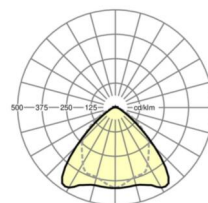

LIGHTING TECHNOLOGY

Placement	LED, Colour rendering/Light colour CRI ≥ 80 / 4000K
Colour tolerance (MacAdam)	3SDCM
Nominal luminous flux	13393lm
Nominal luminous flux-emergency lighting mode	933lm
LED service life	70000h L80/B10 (Tq 35°C), 100000h L80/B50 (Tq 30°C)
Luminaire luminous efficiency	183lm/W
Beam angle	95° (C0) / 95° (C90)
UGR lat./long.	23.0 / 24.4

MECHANICS

Housing colour	traffic white RAL 9016
Dimensions (LxWxH/DxH)	2299mm x 55mm x 37mm
Weight (net)	2.45kg
Type of installation	Mounting rail system installation, Light structure

DEEP-LINK

<https://www.regiolux.de/en/article/19510027370>

Reference	LED 13000lm 840
ηLB	100 %
Φ ↓/↑	98 % / 2 %
UGR lat./long.	23.0 / 24.4

Dimensions

L	2299 mm	Length
B	55 mm	Width
H	37 mm	Height
