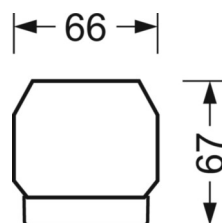

MECHANICS

Housing colour	traffic white RAL 9016
Dimensions (LxWxH/DxH)	2299mm x 55mm x 37mm
Weight (net)	2.45kg
Type of installation	Mounting rail system installation, Light structure

DEEP-LINK

<https://www.regiolux.de/en/article/19510027370>

Reference	LED 13000lm 840
ηLB	100 %
Φ ↓/↑	98 % / 2 %
UGR lat./long.	23.0 / 24.4

Dimensions

L	2299 mm	Length
B	55 mm	Width
H	37 mm	Height
